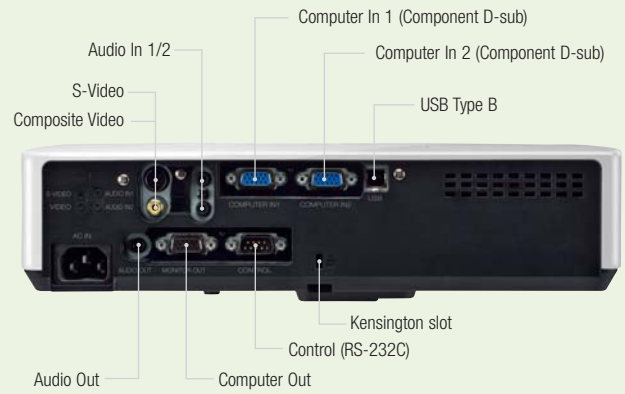

Security bar

For physical security, a chain can be added with ease.

Connectivity

You can connect the education range of projectors to a variety of devices, to support all your projection needs. From DVD players, monitors and PCs, to the Local Area Network and a simple mouse connection, Hitachi has done everything possible to create the most flexible user experience.

ED-D10N/ED-D11N

ED-X50/ED-X52

ED-AW100N/ED-AW110N

ED-X45N

ED-A101/ED-A111

ED-X26