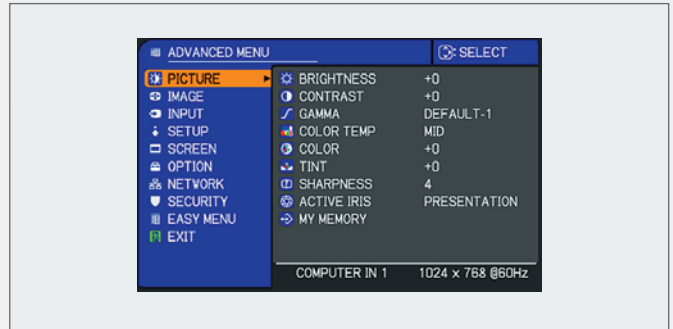

New OSD (On Screen Display) Menu Design

The new On Screen Display menu is now easier to use. The intuitive icons clearly identify the different functions and settings enabling easy navigation and installation.