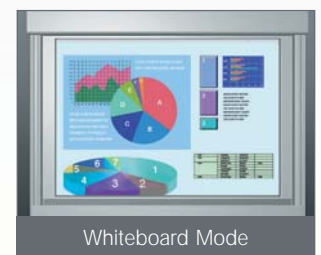

▶ Outstanding picture quality

High picture quality

In this projector range, Hitachi brings together a variety of innovative features for superior picture quality. Motion Adaptive Progressive Scan reduces line flicker, boosting resolution and smoothing moving images. Noise Reduction boosts clarity. And Hitachi's unique Equalising Gamma Function helps you customise gamma and colour balance to suit your personal picture preferences.

Blackboard and Whiteboard Modes

Projecting onto coloured backgrounds can make images appear dull – whilst shiny backgrounds can make them uncomfortably bright. With our Blackboard and Whiteboard modes, you can ensure optimal brightness whether the screen is black, green or shiny white.

Bright scene

Dark scene

Normal

Whiteboard Mode

Advanced network functions (ED-D10N, ED-D11N, ED-AW100N, ED-AW110N and ED-X45N)

Messenger function

This clever function lets you send text to multiple, networked projectors instantly or at a specified time. This is ideal for projecting daily work schedules, university campus notifications, school activities or any information that needs to go out over a large area – fast.