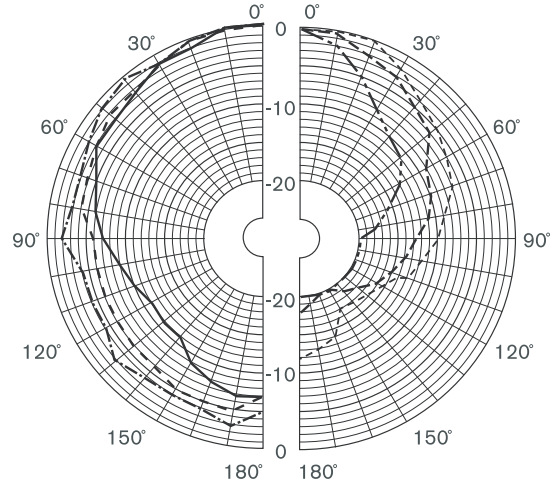

Dimensions in mm

Circuit diagram

Frequency response

- 250 Hz
- - - - - 500 Hz
- 1000 Hz
- 2000 Hz
- - - - - 4000 Hz
- 8000 Hz

Polar diagram horizontal (measured with pink noise)

- 250 Hz
- - - - - 500 Hz
- 1000 Hz
- 2000 Hz
- - - - - 4000 Hz
- 8000 Hz

Polar diagram vertical (measured with pink noise)

Technical Specifications

Electrical*

Maximum power	9 W
Rated power	6 / 3 / 1.5 W
Sound pressure level at 6 W / 1 W (1 kHz, 1 m)	99 dB / 91 dB (SPL)
Effective frequency range (-10 dB)	180 Hz to 20 kHz
Opening angle	1 kHz / 4 kHz (-6 dB)
horizontal	165° / 95°
vertical	150° / 75°
Rated input voltage	100 V
Rated impedance	1667 ohm
Connector	4-pole push-in terminal block

* Technical performance data acc. to IEC 60268-5

Mechanical

Dimensions (H x W x D)	240 x 151 x 138 mm (9.5 x 5.9 x 5.6 in)
Weight	0.8 kg (1.8 lb)
Color	Black (D) or white (L)
cabinet / cloth (D)	Matches RAL 9004 / RAL 9004
cabinet / cloth (L)	Matches RAL 9010 / RAL 7044