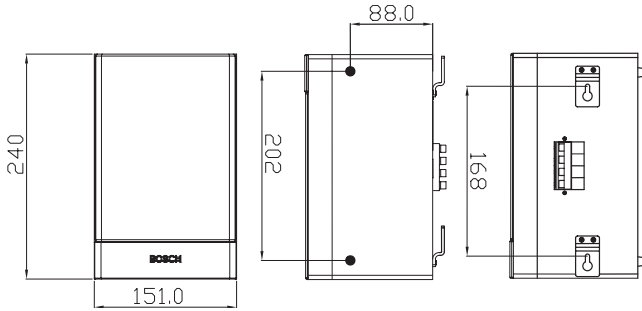

Dimensions in mm