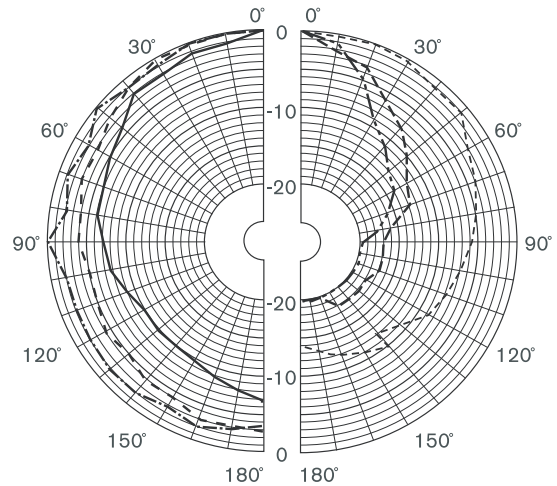

Dimensions in mm

Circuit diagram

Frequency response

- 250 Hz
- - - - - 500 Hz
- 1000 Hz
- 2000 Hz
- - - - - 4000 Hz
- 8000 Hz

Polar diagram horizontal (measured with pink noise)

- 250 Hz
- - - - - 500 Hz
- 1000 Hz
- 2000 Hz
- - - - - 4000 Hz
- 8000 Hz

Polar diagram vertical (measured with pink noise)

Technical Specifications

Electrical*

Maximum power	9 W
Rated power	6 / 3 / 1.5 W
Sound pressure level at 6 W / 1 W (1 kHz, 1 m)	99 dB / 91 dB (SPL)
Effective frequency range (-10 dB)	180 Hz to 20 kHz
Opening angle	1 kHz / 4 kHz (-6 dB)
horizontal	165° / 95°
vertical	150° / 75°
Rated input voltage	100 V
Rated impedance	1667 ohm
Connector	4-pole push-in terminal block

* Technical performance data acc. to IEC 60268-5

Mechanical

Dimensions (H x W x D)	240 x 151 x 138 mm (9.5 x 5.9 x 5.6 in)
Weight	0.8 kg (1.8 lb)
Color	Black (D) or white (L)
cabinet / cloth (D)	Matches RAL 9004 / RAL 9004
cabinet / cloth (L)	Matches RAL 9010 / RAL 7044