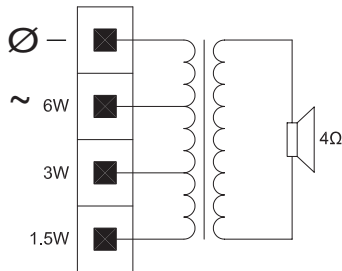

Circuit diagram