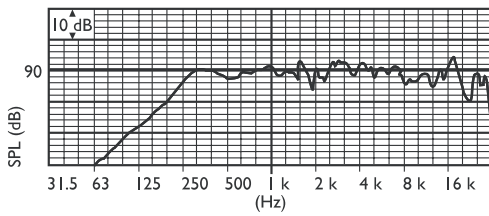

Frequency response